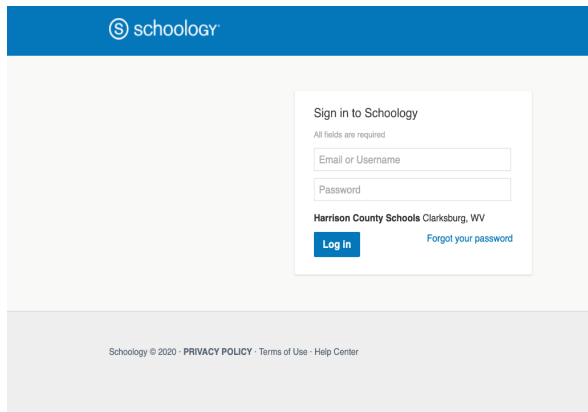

Schoology Student Access

1) On a Laptop or Desktop Computer:

Go to <https://harcoboe.schoology.com> on any internet browser, Google Chrome preferred.

Students

Username – Student’s WVEIS #

Password – Student’s first initial immediately followed by the first 4 letters of their last name

2) On an iPad, tablet, or phone:

Go to the App Store or Student App Portal on the tablet, and search for the “Schoology” App.

Download and open the Schoology App. Be sure to select Harrison County(WV) School District.